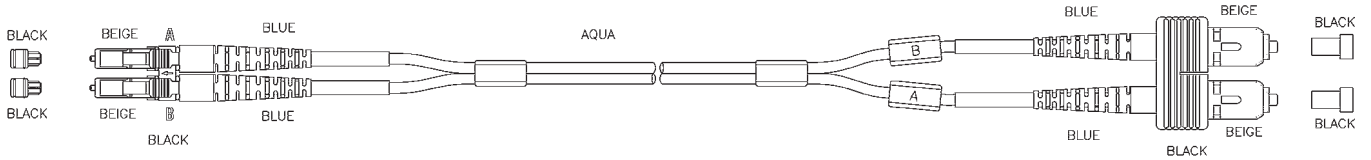

MPOptimate Patch Cables LC – SC
Y-1920743-X / Y-2055108-X / Y-2055109-X

Description:

AMP NETCONNECT MPOptimate Patch cables are used to make the cross connections between the MPOptimate cassettes or the interconnections to the active equipment with LC and/or SC ports.

The application of these cable assemblies is to make connections to end equipment with LC or SC ports.

Specification (text in [brackets] requires a choice):

1. MPOptimate Patch Cords LC duplex – LC duplex:

The optical cable used to build these patchcords shall be an OM3 LSZH Ø 2mm mini-Zip cable with AQUA jacket color. The boots used on the connectors are blue to indicate the MPOptimate performance.

2. MPOptimate Patch Cords SC duplex – SC duplex:

The optical cable used to build these patchcords shall be an OM3 LSZH Ø 2mm mini-Zip cable with AQUA jacket color. The boots used on the connectors are blue to indicate the MPOptimate performance.

3. MPOptimate Patch Cords LC duplex – SC duplex: